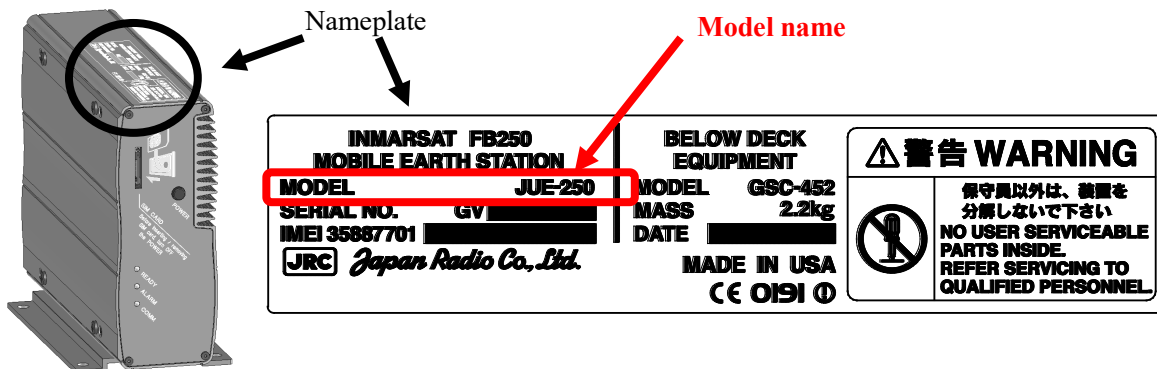

Inmarsat FB JUE-250

procedure for confirming if software update is required to counter GPS rollover

- (1) Check the label attached to BDE (Below Deck Equipment) for Inmarsat FB terminal and confirm the model name is “JUE-250”.