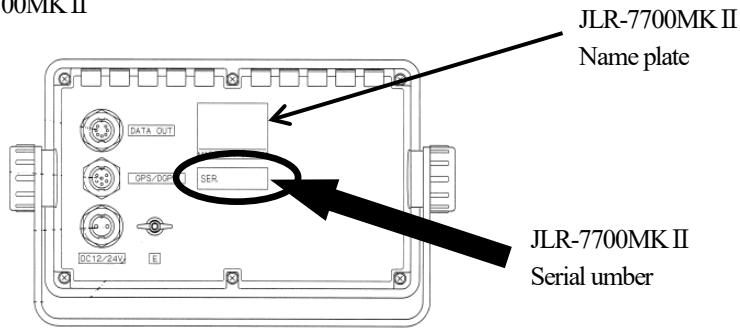

GPS NAVIGATOR (JLR-7700MK II), GPS RECEIVER (JLR-4330/4331), Location of Serial Number

• GPS NAVIGATOR
JLR-7700MK II

• GPS RECEIVER
JLR-4330, JLR-4331

• Target Serial Number

Equipment	Model	Serial number
GPS Navigator	JLR-7700Mk II	KE47190~
GPS Receiver	JLR-4330	KE54239~
	JLR-4331	KE50479~