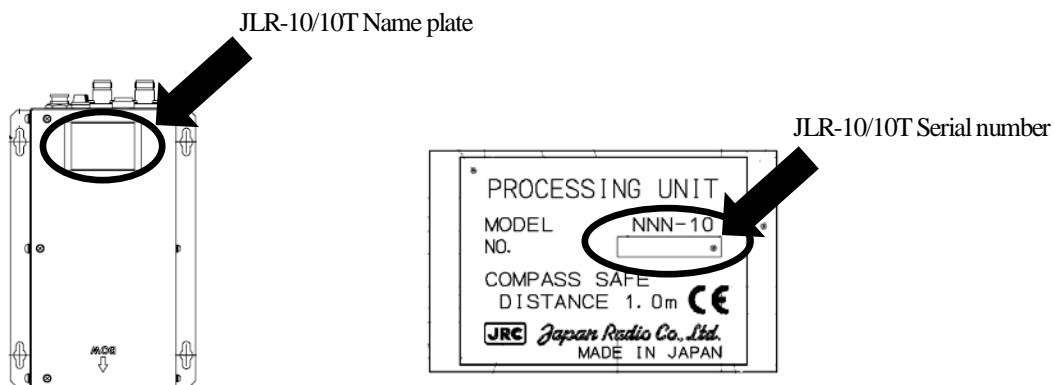

**GPS NAVIGATOR (JLR-7700MK II), GPS RECEIVER (JLR-4330/4330W/4331/4331W),
GPS Compass (JLR-10/10T) Location of Serial Number**

• GPS NAVIGATOR

JLR-7700MK II

• GPS RECEIVER

JLR-4330, JLR-4331, JLR-4330W, JLR-4331W

• GPS Compass

JLR-10, JLR-10T

• Target Serial Number

Equipment	Model	Serial number
GPS Navigator	JLR-7700Mk II	~KE47189
GPS Receiver	JLR-4330	~KE54238
	JLR-4330W	All sensors
	JLR-4331	~KE50478
	JLR-4331W	~KE51718
GPS Compass	JLR-10/10T	All sensors