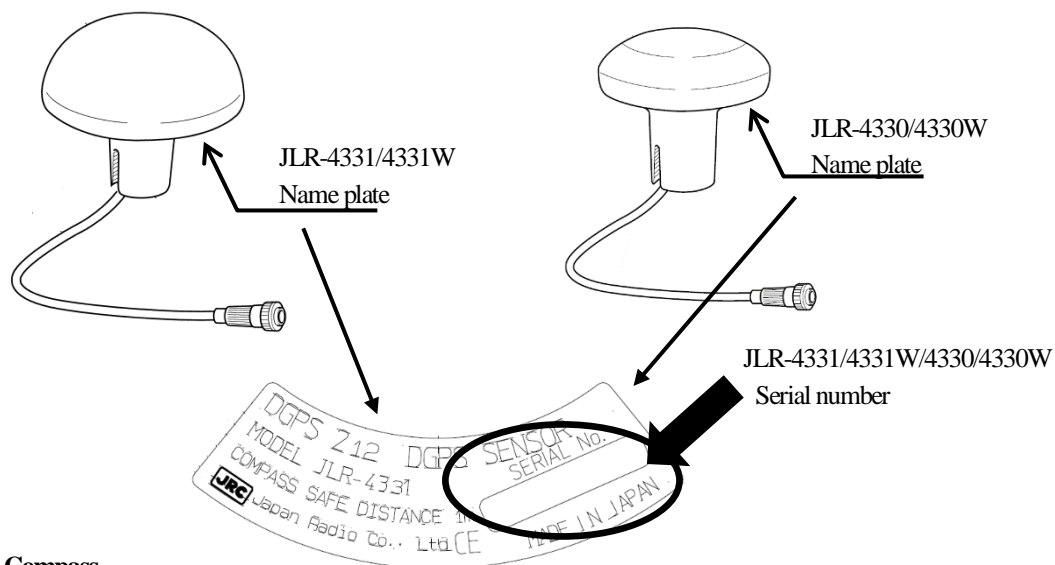

**GPS NAVIGATOR (JLR-7700MK II), GPS RECEIVER (JLR-4330/4330W/4331/4331W),
GPS Compass (JLR-10/10T) Location of Serial Number**

• GPS NAVIGATOR

JLR-7700MK II

• GPS RECEIVER

JLR-4330, JLR-4331, JLR-4330W, JLR-4331W

• GPS Compass

JLR-10, JLR-10T

• Target Serial Number

Equipment	Model	Serial number
GPS Navigator	JLR-7700Mk II	~KE47189
GPS Receiver	JLR-4330	~KE54238
	JLR-4330W	All sensors
	JLR-4331	~KE50478
	JLR-4331W	~KE51718
GPS Compass	JLR-10/10T	All sensors