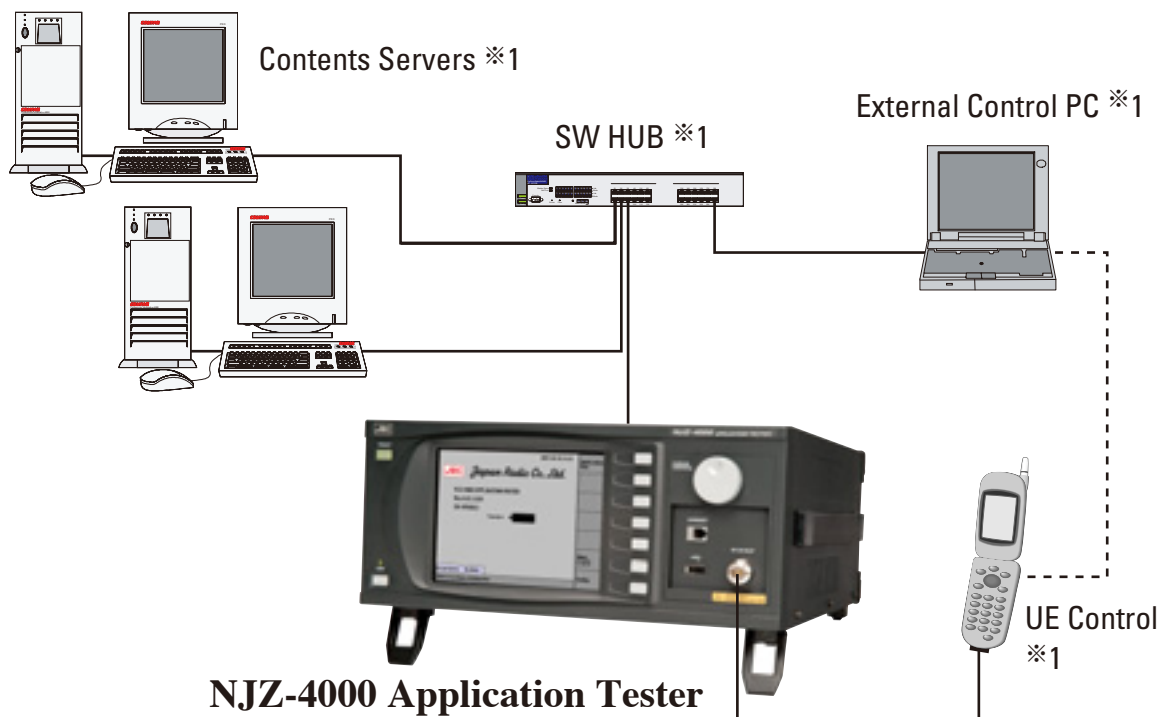

JRC

APPLICATION TESTER for HSDPA / W-CDMA NJZ-4000

BTS SIMULATOR FOR APPLICATION DEVELOPER

*1 : Not included in NJZ-4000. Customers need to prepare PC, UE control software, and server.

Affordable Base Transceiver Simulator (BTS) for W-CDMA and HSDPA
Ideal for verification of mobile phone's application accessing Internet

■ Easy to use

- Small one box and light weight
- Monitor capability of UE status
- Arbitrary authentication key
- Standard protocol scenario provided
- Easy to switch protocol scenario
- Save/Recall capabilities for test conditions

■ External control

Interface	10BASE-T, 100BASE-TX
-----------	----------------------

■ General Specification

Dimension of the tester (excluding projection)	330(W) x 145(H) x 374.5(D)
Weight	Less than 10 kg
Power Voltage	80 to 230 VAC
Power Frequency	50/60 Hz
Power consumption	Less than 100 VA